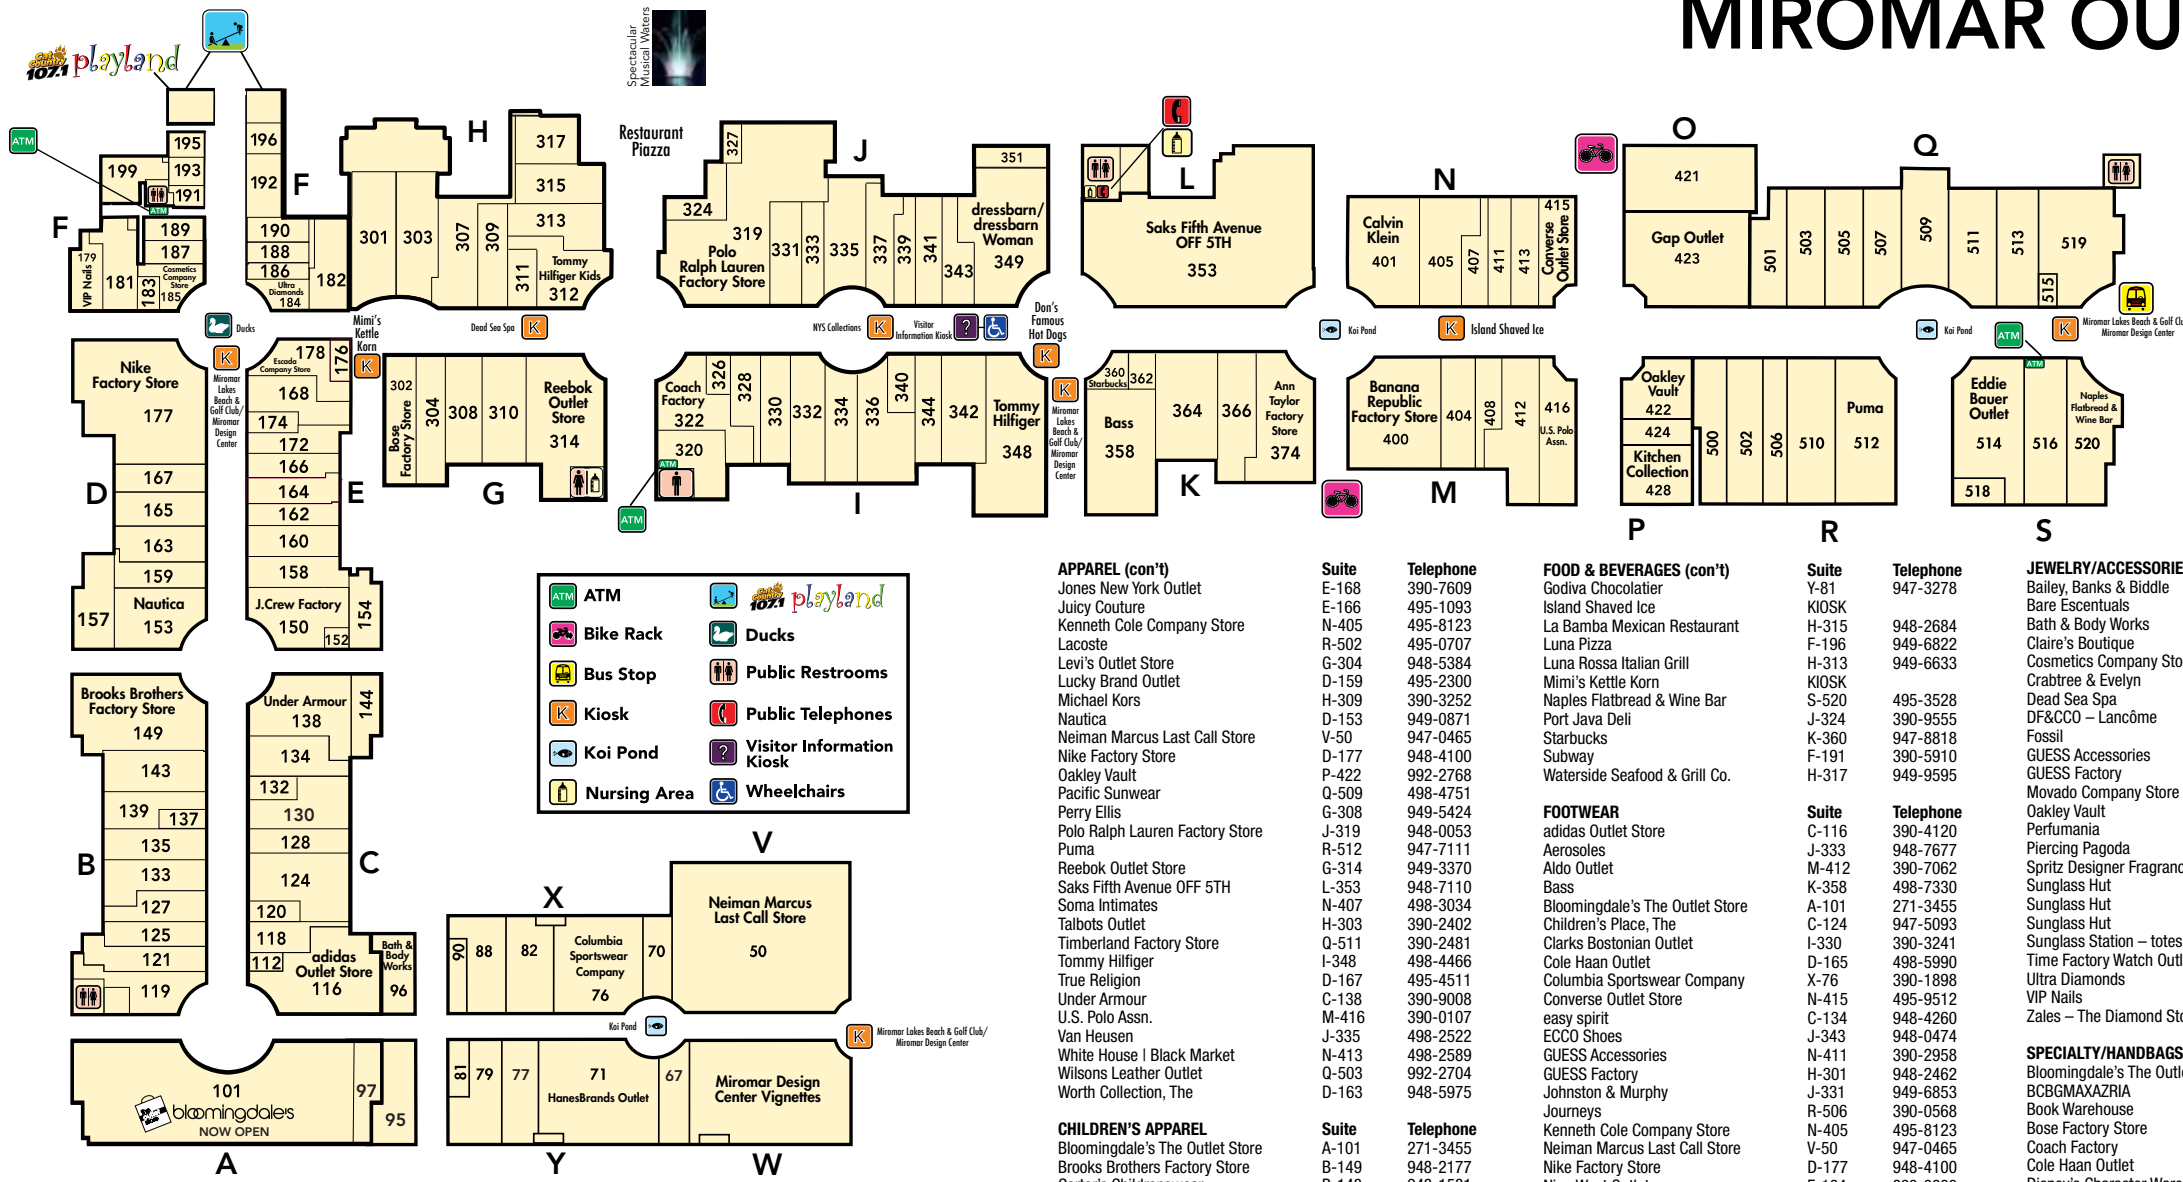

MIROMAR OUTLETS

STORE HOURS:

Monday thru Saturday:
10 a.m. to 9 p.m.

Sunday
11 a.m. to 6 p.m.

FOLLOW US ON:

APPAREL (con't)

Jones New York Outlet
Juicy Couture
Kenneth Cole Company Store
Lacoste
Levi's Outlet Store
Lucky Brand Outlet
Michael Kors
Nautica
Neiman Marcus Last Call Store
Nike Factory Store
Oakley Vault
Pacific Sunwear
Perry Ellis
Puma
Polo Ralph Lauren Factory Store
Reebok Outlet Store
Saks Fifth Avenue OFF 5TH
Soma Intimates
Talbots Outlet
Timberland Factory Store
Tommy Hilfiger
True Religion
Under Armour
U.S. Polo Assn.
Van Heusen
White House | Black Market
Wilson's Leather Outlet
Worth Collection, The

CHILDREN'S APPAREL

Bloomingdale's The Outlet Store
Brooks Brothers Factory Store
Carter's Childrenswear
Children's Place, The
Disney's Character Warehouse
Gap Outlet
Gymboree Outlet
Hartstrings
J.Crew I Crewcuts
Justice
Nautica
Nike Factory Store
OshKosh B'Gosh
Polo Ralph Lauren Factory Store
Tommy Hilfiger Kids
Under Armour

FOOD & BEVERAGES

All American Grill
Auntie Anne's Pretzels
Bon Appetit French Bistro
Dairy Queen/Orange Julius
Don's Famous Hot Dogs

Suite Telephone

E-168 390-7609
E-166 495-1093
N-405 495-8123
R-502 495-0707
G-304 948-5384
D-159 495-2300
H-309 390-3252
D-153 949-0871
V-50 947-0465
D-177 948-4100
P-422 992-2768
Q-509 498-4751
G-308 949-5424
J-319 948-0053
R-512 947-7111
G-314 949-3370
L-353 948-7110
N-407 498-3034
H-303 390-2402
Q-511 390-2481
I-348 498-4466
D-167 495-4511
C-138 390-9008
M-416 390-0107
J-335 498-2522
N-413 498-2589
Q-503 992-2704
D-163 948-5975

Suite Telephone

A-101 271-3455
B-149 948-2177
B-143 948-1581
C-124 947-5093
Q-507 495-0087
O-423 498-1301
C-128 949-0664
A-95 495-0106
E-150 948-3709
B-133 948-2040
D-153 949-0871
D-177 948-4100
C-130 992-6131
J-319 948-0053
H-312 495-5705
C-138 390-9008

Suite Telephone

J-327 498-0831
C-112 949-0833
F-193 948-8199
B-137 390-1428
KIOSK

FOOD & BEVERAGES (con't)

Godiva Chocolatier
Island Shaved Ice
La Bamba Mexican Restaurant
Luna Pizza
Luna Rossa Italian Grill
Mimi's Kettle Korn
Naples Flatbread & Wine Bar
Port Java Deli
Starbucks
Subway
Waterside Seafood & Grill Co.

FOOTWEAR

adidas Outlet Store
Aerosoles
Aldo Outlet
Bass
Bloomingdale's The Outlet Store
Children's Place, The
Clarks Bostonian Outlet
Cole Haan Outlet
Columbia Sportswear Company
Converse Outlet Store
easy spirit
ECCO Shoes
GUESS Accessories
GUESS Factory
Johnston & Murphy
Journeys
Kenneth Cole Company Store
Neiman Marcus Last Call Store
Nike Factory Store
Nine West Outlet
Puma
Rack Room Shoes Metro Mart
Reebok Outlet Store
Rockford Footwear Depot
Rockport Outlet Store
Saks Fifth Avenue OFF 5TH
Skechers
Stride Rite
Timberland Factory Store
Under Armour

HOUSEWARES & FURNISHINGS

Calphalon Kitchen Outlet
Kitchen Collection
Le Creuset
Le Gourmet Chef
Lenox
Neiman Marcus Last Call Store
Saks Fifth Avenue OFF 5TH

Suite Telephone