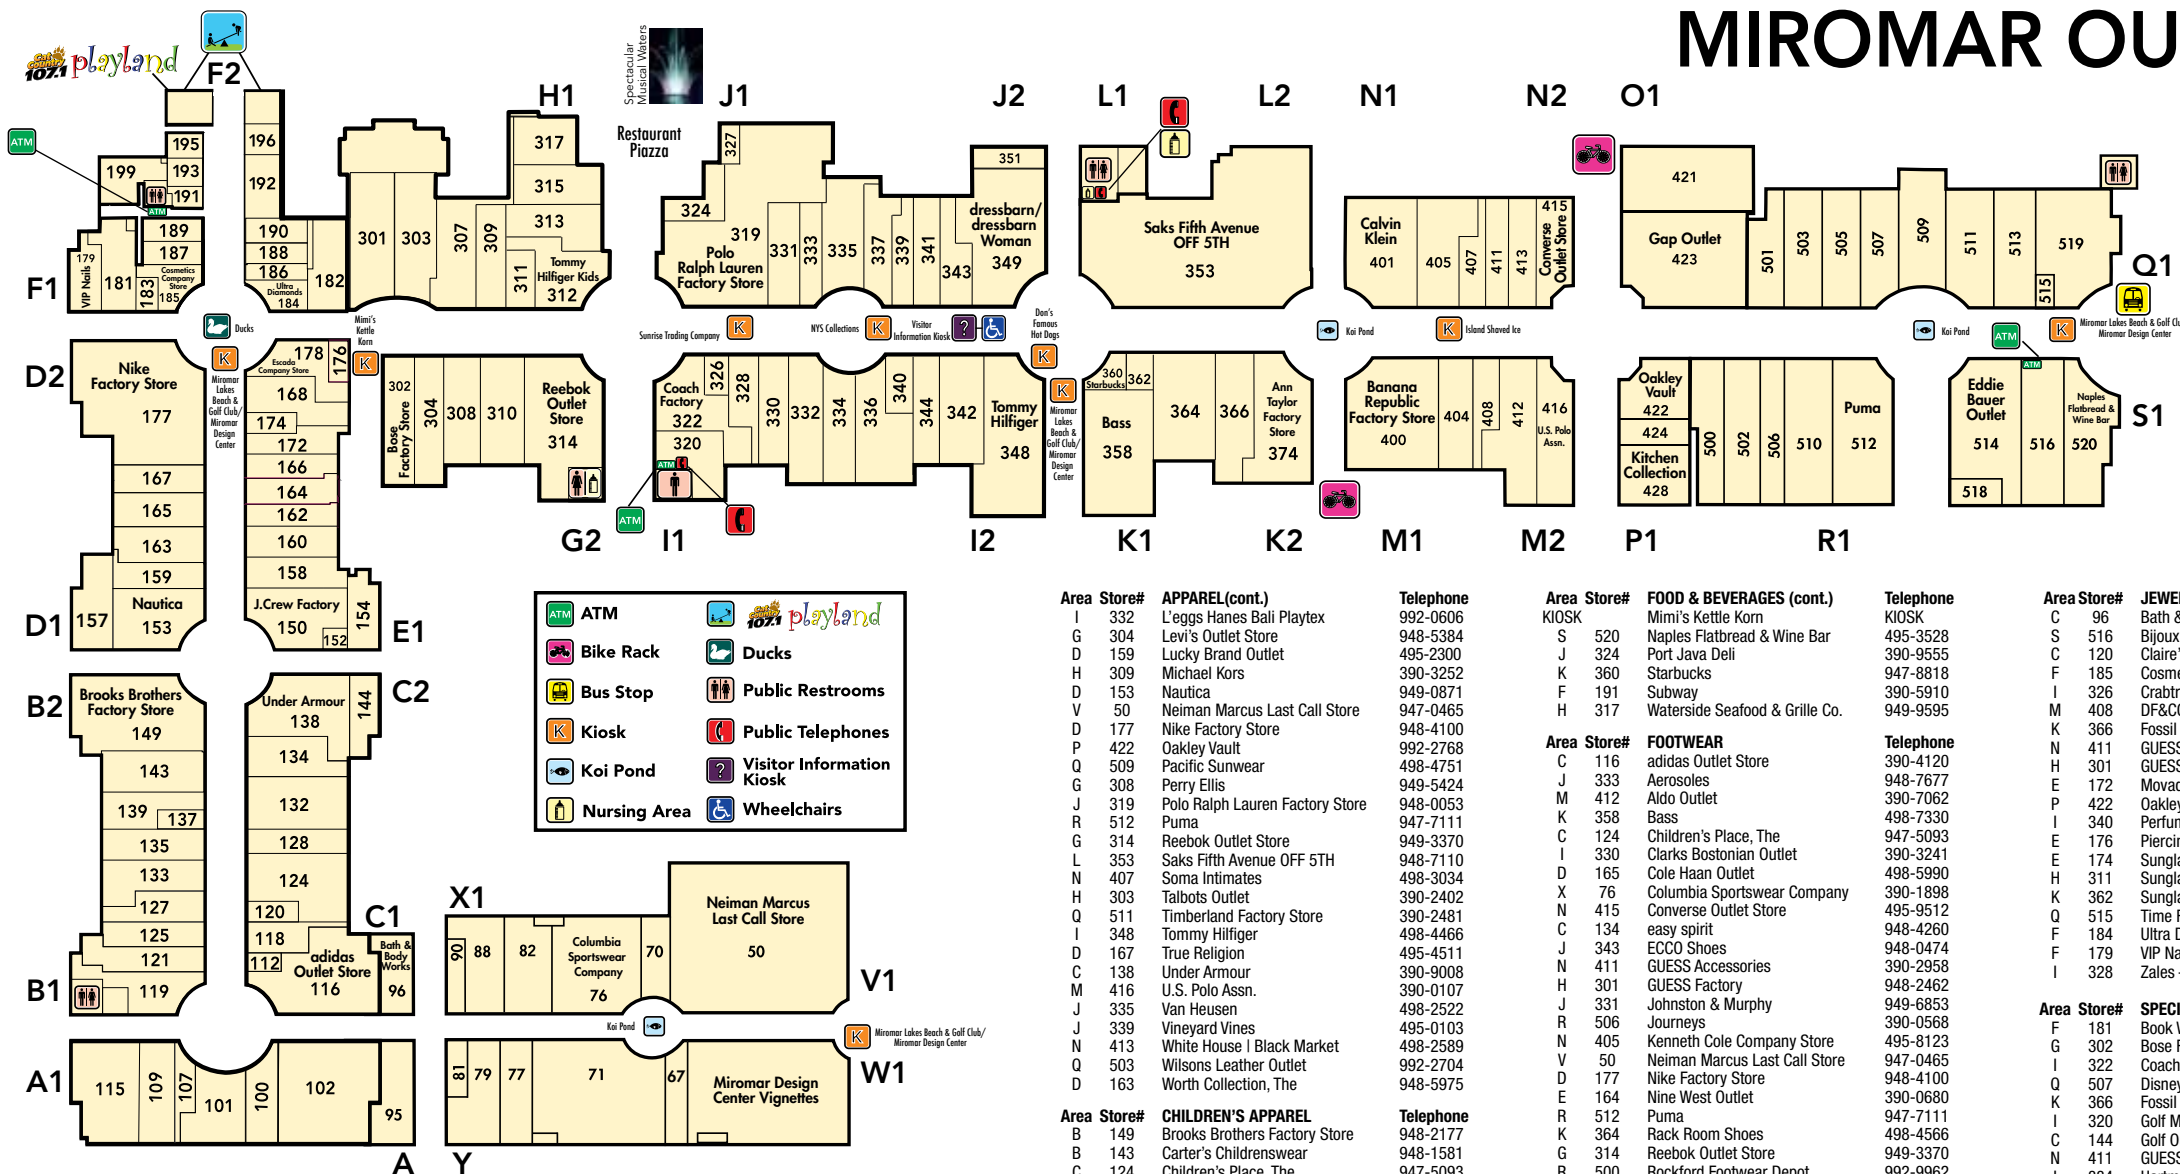

MIROMAR OUTLETS

STORE HOURS:

Monday thru Saturday:
10 a.m. to 9 p.m.

Sunday
11 a.m. to 6 p.m.

FOLLOW US ON:

Area	Store#	APPAREL (cont.)	Telephone
I	332	L'eggs Hanes Bali Playtex	992-0606
G	304	Levi's Outlet Store	948-5384
D	159	Lucky Brand Outlet	495-2300
H	309	Michael Kors	390-3252
D	153	Nautica	949-0871
V	50	Neiman Marcus Last Call Store	947-0465
D	177	Nike Factory Store	948-4100
P	422	Oakley Vault	992-2768
Q	509	Pacific Sunwear	498-4751
G	308	Perry Ellis	949-5424
J	319	Polo Ralph Lauren Factory Store	948-0053
R	512	Puma	947-7111
G	314	Reebok Outlet Store	949-3370
L	353	Saks Fifth Avenue OFF 5TH	948-7110
N	407	Soma Intimates	498-3034
H	303	Talbots Outlet	390-2402
Q	511	Timberland Factory Store	390-2481
I	348	Tommy Hilfiger	498-4466
D	167	True Religion	495-4511
C	138	Under Armour	390-9008
M	416	U.S. Polo Assn.	390-0107
J	335	Van Heusen	498-2522
J	339	Vineyard Vines	495-0103
N	413	White House | Black Market	498-2589
Q	503	Wilsons Leather Outlet	992-2704
D	163	Worth Collection, The	948-5975

Area	Store#	FOOD & BEVERAGES (cont.)	Telephone
KIOSK		Mimi's Kettle Korn	KIOSK
S	520	Naples Flatbread & Wine Bar	495-3528
J	324	Port Java Deli	390-9555
K	360	Starbucks	947-8818
F	191	Subway	390-5910
H	317	Waterside Seafood & Grille Co.	949-9595

Area	Store#	FOOTWEAR	Telephone
C	116	adidas Outlet Store	390-4120
J	333	Aerosoles	948-7677
M	412	Aldo Outlet	390-7062
K	358	Bass	498-7330
C	124	Children's Place, The	947-5093
I	330	Clarks Bostonian Outlet	390-3241
D	165	Cole Haan Outlet	498-5990
X	76	Columbia Sportswear Company	948-1898
N	415	Converse Outlet Store	495-9512
C	134	easy spirit	948-4260
J	343	ECCO Shoes	948-0474
N	411	GUESS Accessories	390-2958
H	301	GUESS Factory	948-2462
J	331	Johnston & Murphy	949-6853
R	506	Journeys	390-0568
N	405	Kenneth Cole Company Store	495-8123
V	50	Neiman Marcus Last Call Store	947-0465
D	177	Nike Factory Store	948-4100
E	164	Nine West Outlet	390-0680
R	512	Puma	947-7111
K	364	Rack Room Shoes	498-4566
G	314	Reebok Outlet Store	949-3370
R	500	Rockford Footwear Depot	992-9962
G	314	Rockport Outlet Store	947-1973
L	353	Saks Fifth Avenue OFF 5TH	948-7110
M	404	Skechers	495-5300
B	139	Stride Rite	495-3922
Q	511	Timberland Factory Store	390-2481
C	138	Under Armour	390-9008

Area	Store#	JEWELRY/ACCESSORIES/BEAUTY	Telephone
C	96	Bath & Body Works	390-5922
S	516	Bijoux Terrier	495-1159
C	120	Claire's Boutique	948-4044
F	185	Cosmetics Company Store	947-8788
I	326	Crabtree & Evelyn	390-0023
M	408	DF&CCO - Lancôme	947-7205
K	366	Fossil	947-0699
N	411	GUESS Accessories	390-2958
H	301	GUESS Factory	948-2462
E	172	Movado Company Store	947-3870
Q	422	Oakley Vault	992-2768
I	340	Perfumania	949-5940
E	176	Piercing Pagoda	495-9395
E	174	Sunglass Hut	948-0567
H	311	Sunglass Hut	495-8339
K	362	Sunglass Hut	498-7686
Q	515	Time Factory Watch Outlet	947-5675
F	184	Ultra Diamonds	949-9195
F	179	VIP Nails	948-4128
I	328	Zales - The Diamond Store Outlet	948-4151