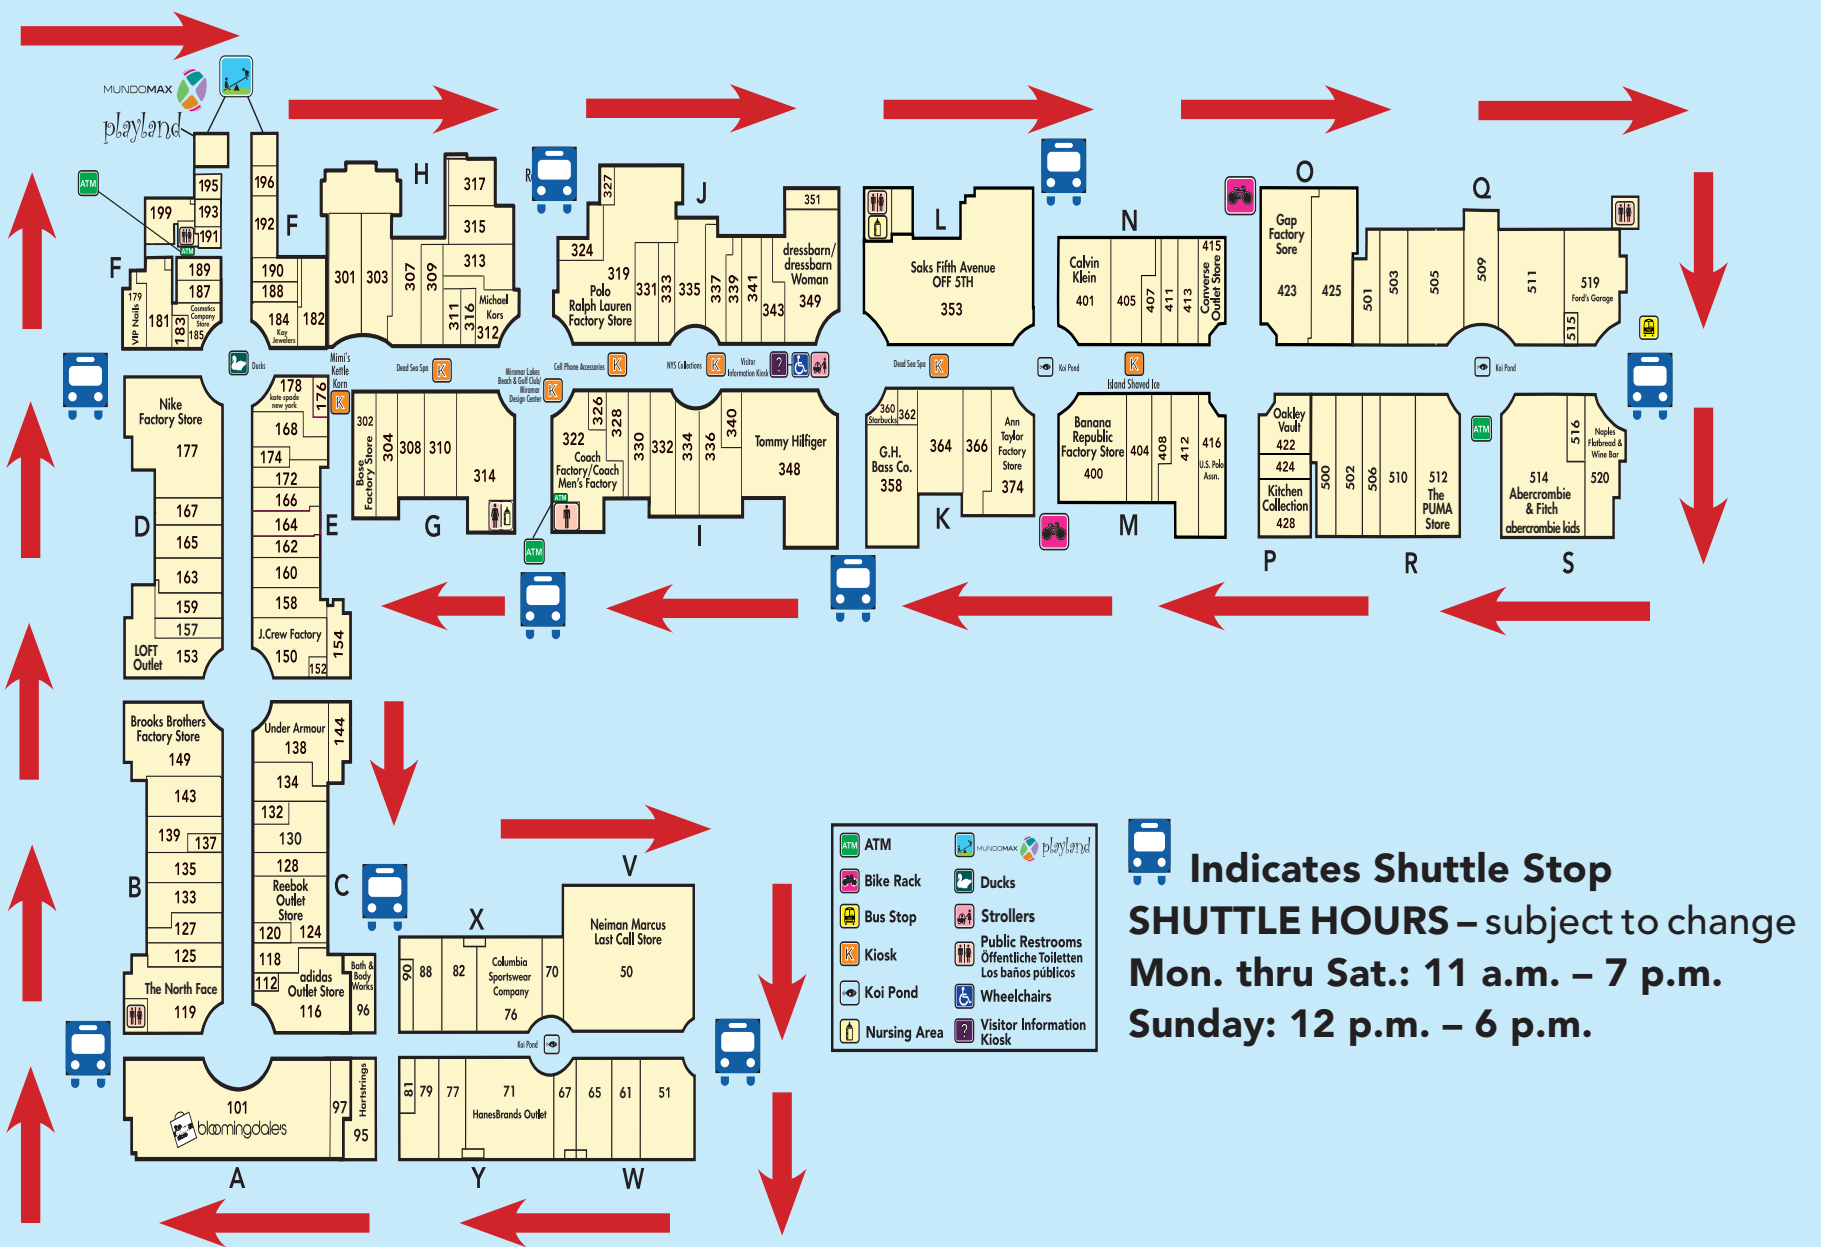

MIROMAR OUTLETS®

COMPLIMENTARY SHUTTLE SERVICE

INFO: (239) 948-3766 • MiromarOutlets.com